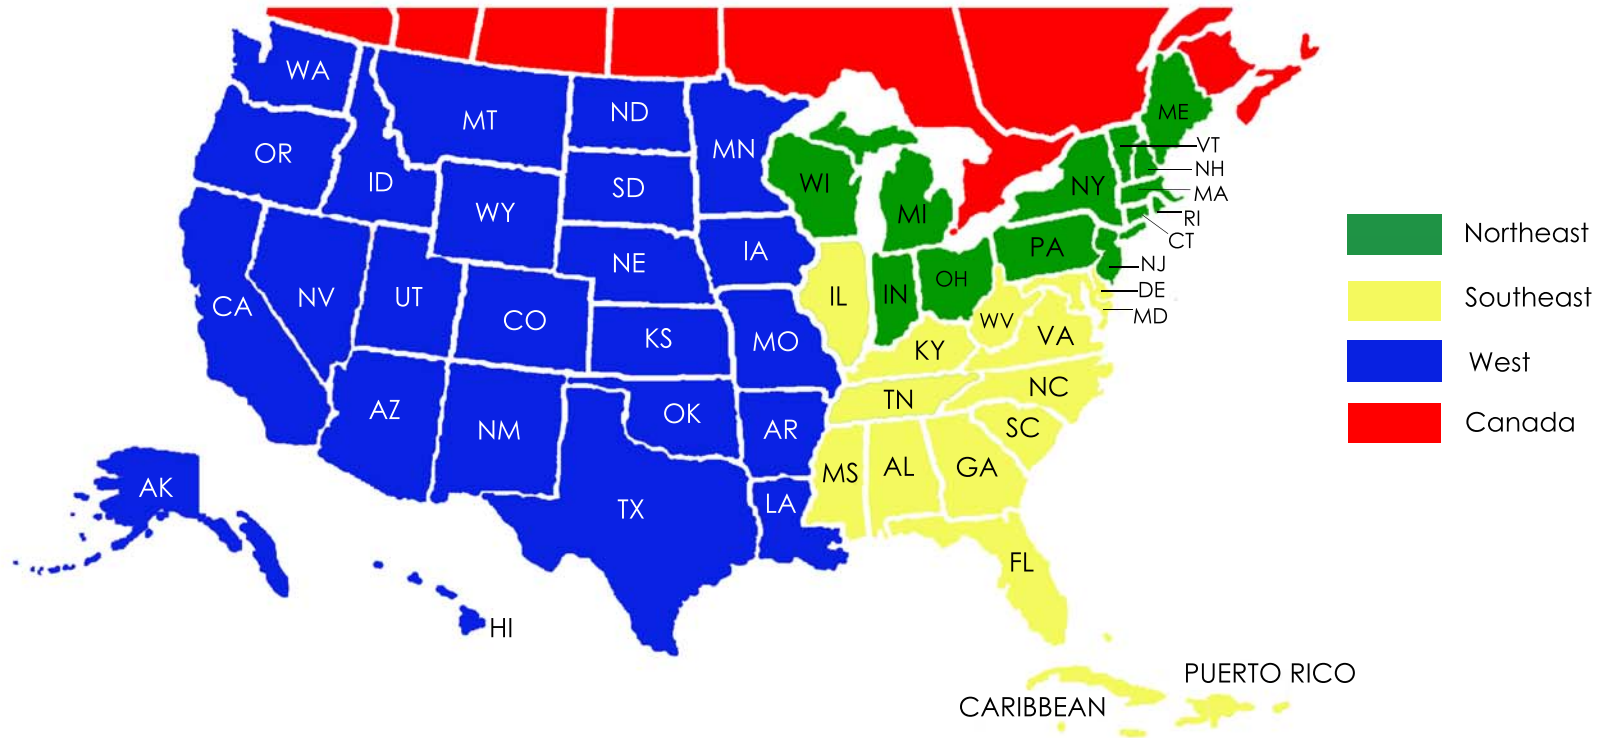

WWE AFFILIATE SALES: REGIONAL MAP

CORPORATE

**Vice President,
Distribution & Affiliate Marketing**
Peter Clifford
p: 203.353.2819
peter.clifford@wwecorp.com

EASTERN REGION

Director, Affiliate Sales
Georgi Grover
p: 203.352.1034
georgi.grover@wwecorp.com